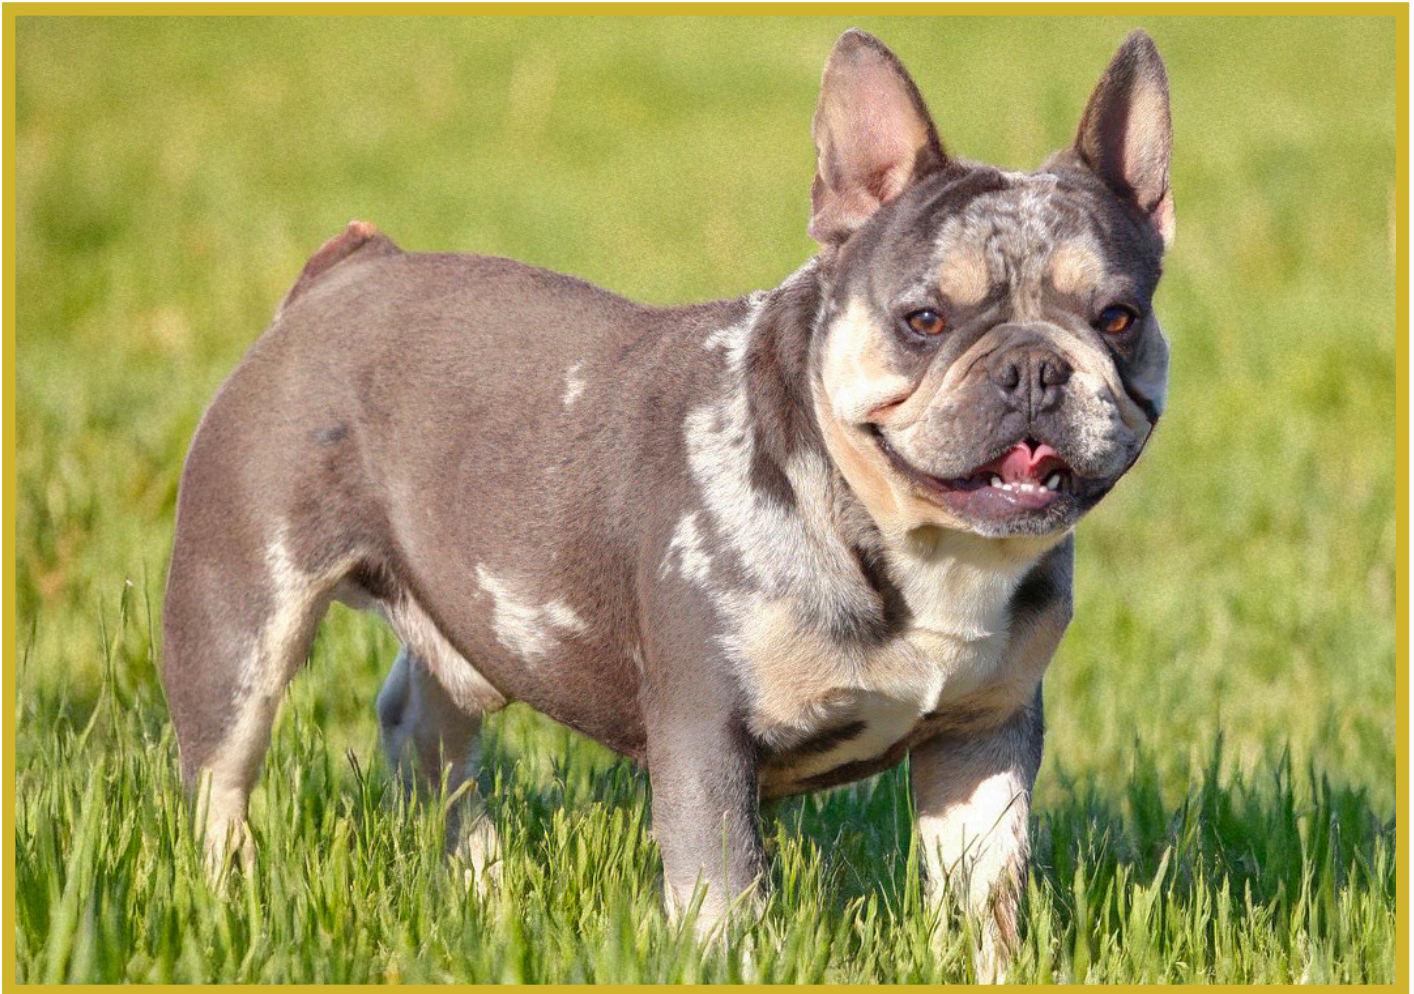

GFP FEATURED STUD

Sire Name:

September View Michael

French Bulldog | Honey Brook, PA

DoB/Age: 11/17/22 | Registry: AKC

Notes:

28 lbs, Genetic Health Tested, Color Tested- Ask Breeder for Details, Proven Sire.

Contact Sam for Service Details (610) 273-4552