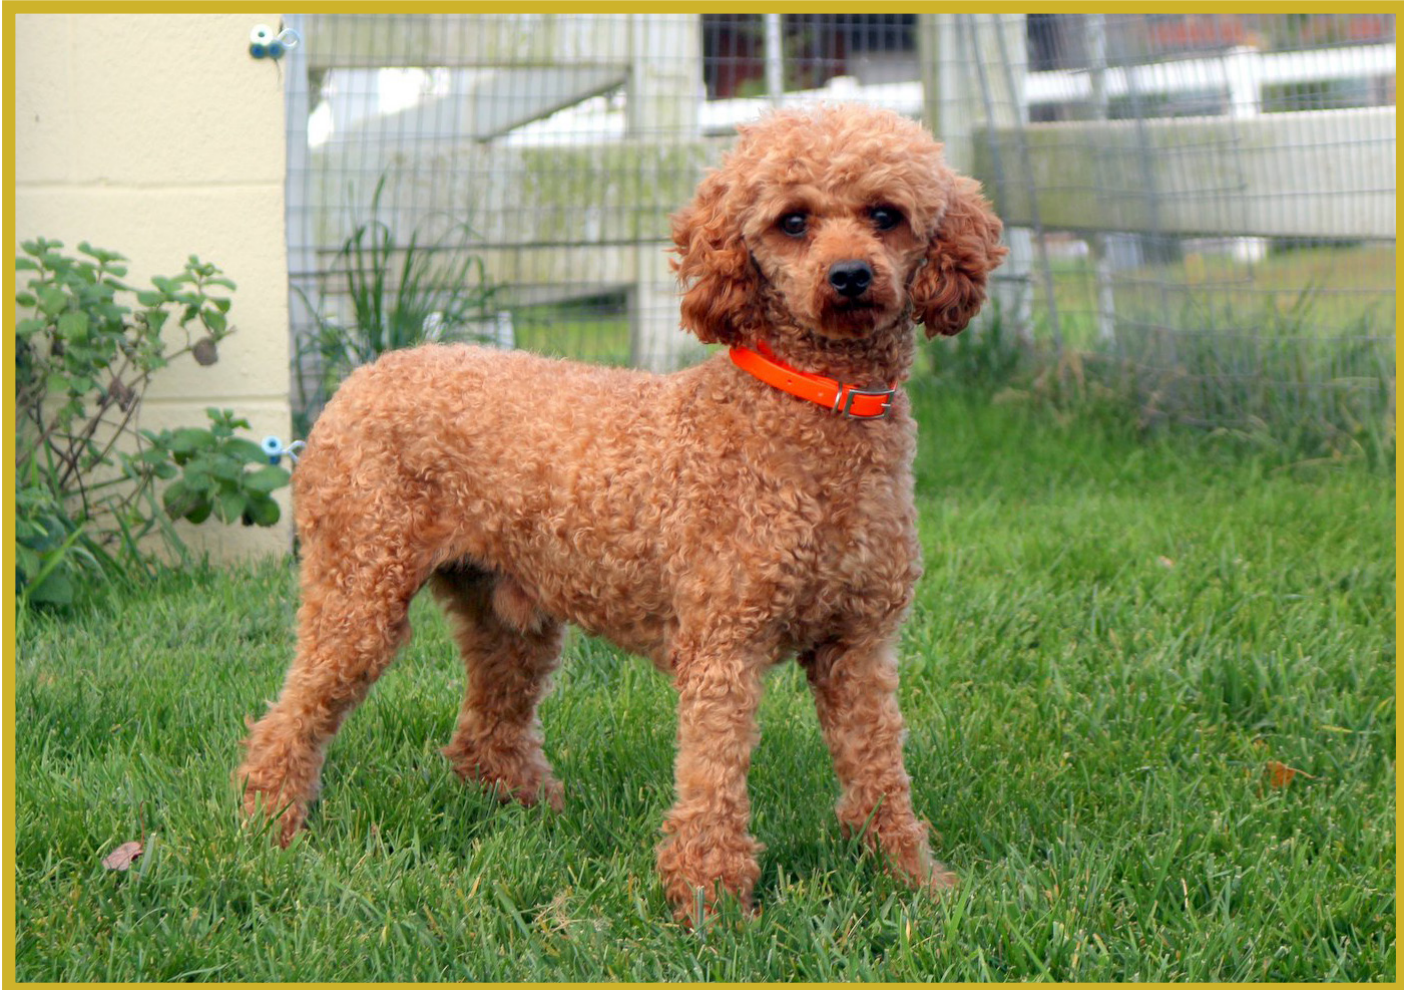

GFP FEATURED STUD

Sire Name:

Jack

Miniature Poodle | Gordonville, PA

DoB/Age: 03/21/22 | Registry: AKC

Notes:

12 lbs, Red, Has thrown Blue Merle pups, Proven Sire.

Contact Amos for Service Details (717) 768-0675