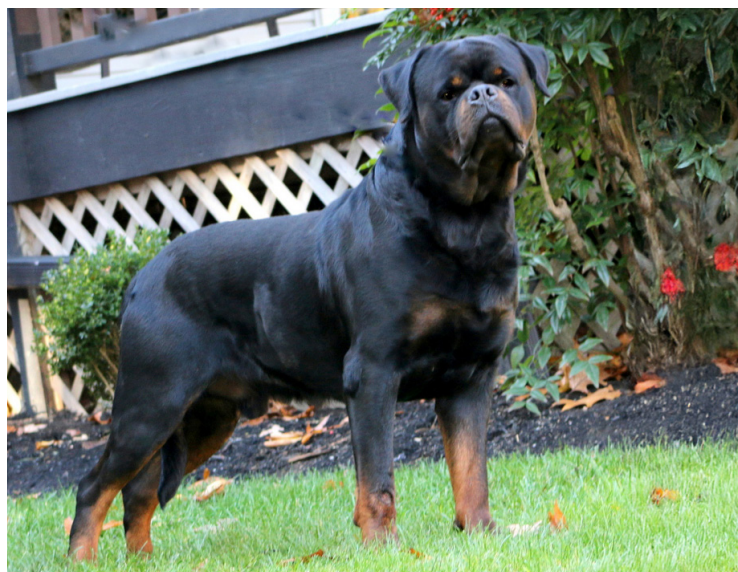

Rottweiler

The modern Rottweiler originated in Germany where they initially worked as cattle drovers to assist in keeping herds under control and guarding them against predators. Although their ancestors can be traced back as hard as the Roman Empire, the breed has changed little since 1901 when the first German breed standard was drawn up.

Sire Name:

Asher

DoB/Age: 9/12/2022

Breed: Rottweiler

Location: Narvon, PA

Registry: AKC

Contact: Leon Stoltzfus, 717-208-0746

Notes: Imported from Serbia, Champion Bloodlines, Hip, Elbow, and Heart certified in Serbia (ask breeder to see paperwork), has thrown large, Proven Sire.