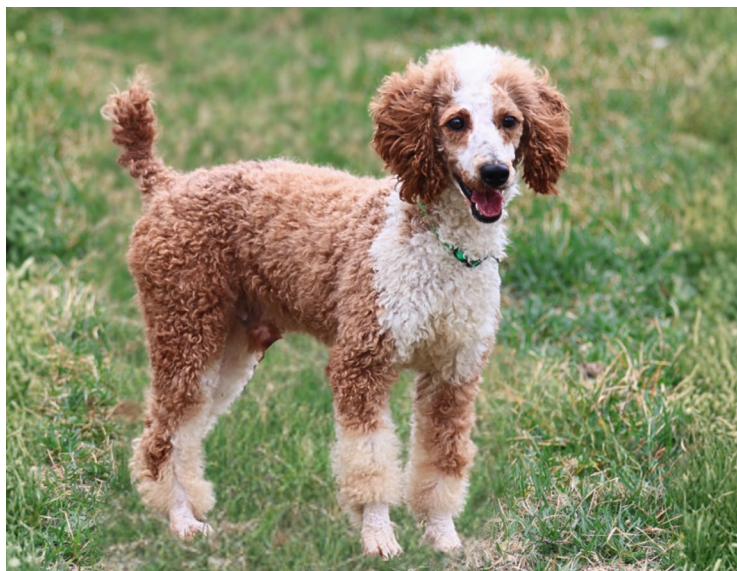

Poodle

Although the Poodle is the national dog of France, they actually originated in Germany over 400 years ago where they were commonly used as a duck hunter. Their curly coat protected them from the elements and they were bred for their excellent swimming skills, high intelligence, and incredible retrieval skills.

Sire Name:

Happy Tail's Blazing Jaguar

DoB/Age: 4/1/2023

Breed: Poodle (Miniature)

Location: Gordonville, PA

Registry: AKC

Contact: Melvin King, 717-405-2071

Notes: 16 lbs, Red Parti, Fully Furnished, Carries Double Curly, AT/AT, KY/KY, Clear Poodle Panel & CDPA, One Copy CDDY, AI Available, Free Transport, Progesterone Testing, Has thrown large litters, Proven Sire.