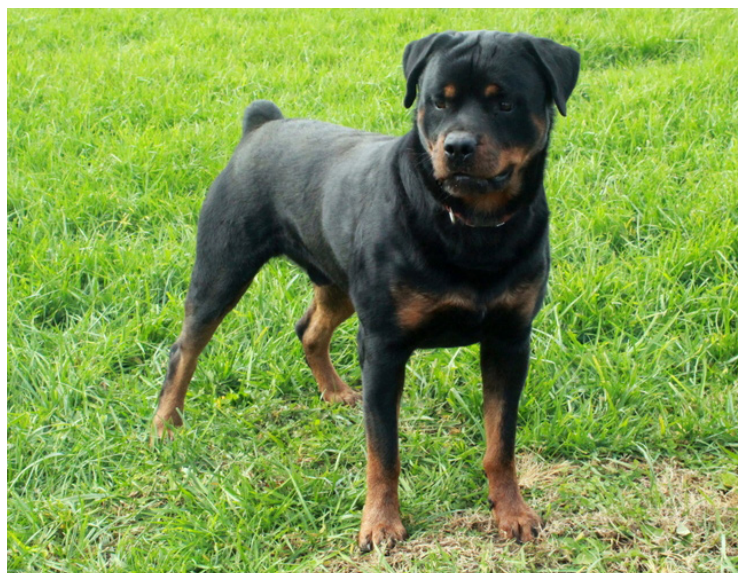

Sire Name:

Mack

DoB/Age: 2 Years

Breed: Rottweiler

Location: Quarryville, PA

Registry: AKC

Contact: Eli Glick, 717-925-5899

Notes: German Bloodlines, son of Smart Gohan Winner Civi, Proven Sire.

Advertise Your Stud Here! Call 717-826-9054 To Get Started!